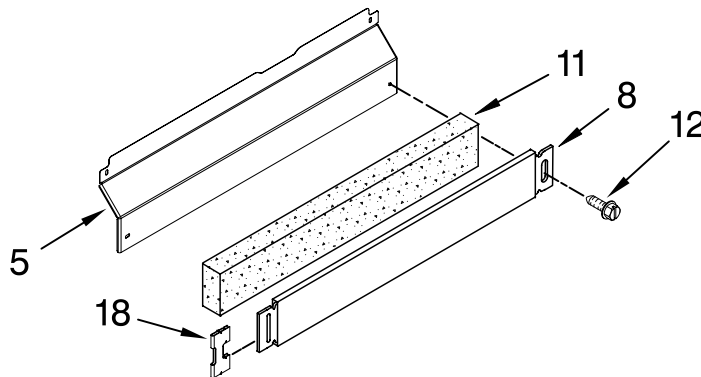

KitchenAid® DOOR AND PANEL PARTS

For Models: KUDU03STBL2, KUDU03STWH2, KUDU03STSS2

(Black)

(White)

(Stainless)

UNDERCOUNTER
DISHWASHER

Illus. No.	Part No.	DESCRIPTION
1		Literature Parts
	W10078153	Instructions, Installation
	W10164239	Energy Guide
	W10084169	Guide, Use & Care Spanish
	W10084091	Guide, Use & Care English/French
	W10130990	Tech Sheet
2		Arm, Hinge
	8534854	Left
	8534853	Right
3	8564886	Stiffener, Door
4	W10073520	Insulation, Door
5		Access Panel
	8573255	Black
	8573256	White
6		Panel, Full Front (Includes Items 4, 10, 16 & 17)
	W10078003	Black
	W10078004	White
	W10137622	Stainless
7		Overlay
	W10077798	Black
	W10077799	White
	W10077801	Stainless
8		Toe Panel (Includes Items 11 & 18)
	8558252	Black
	8558253	White
9		Handle (Includes Item 14)
	W10083936	Black
	W10083937	White
	W10083935	Stainless
10	8564951	Stud, Mounting
11	W10073550	Insulation, Toe Panel
12		Screw
	302868	Black
	3400836	White
13	304392	Screw
14	8534008	Screw
15	3400071	Screw
16		Nameplate
	W10021860	Black
	W10021870	White
	W10021850	Stainless
17	2004333	Nut
18	8269016	Clip, Grounding